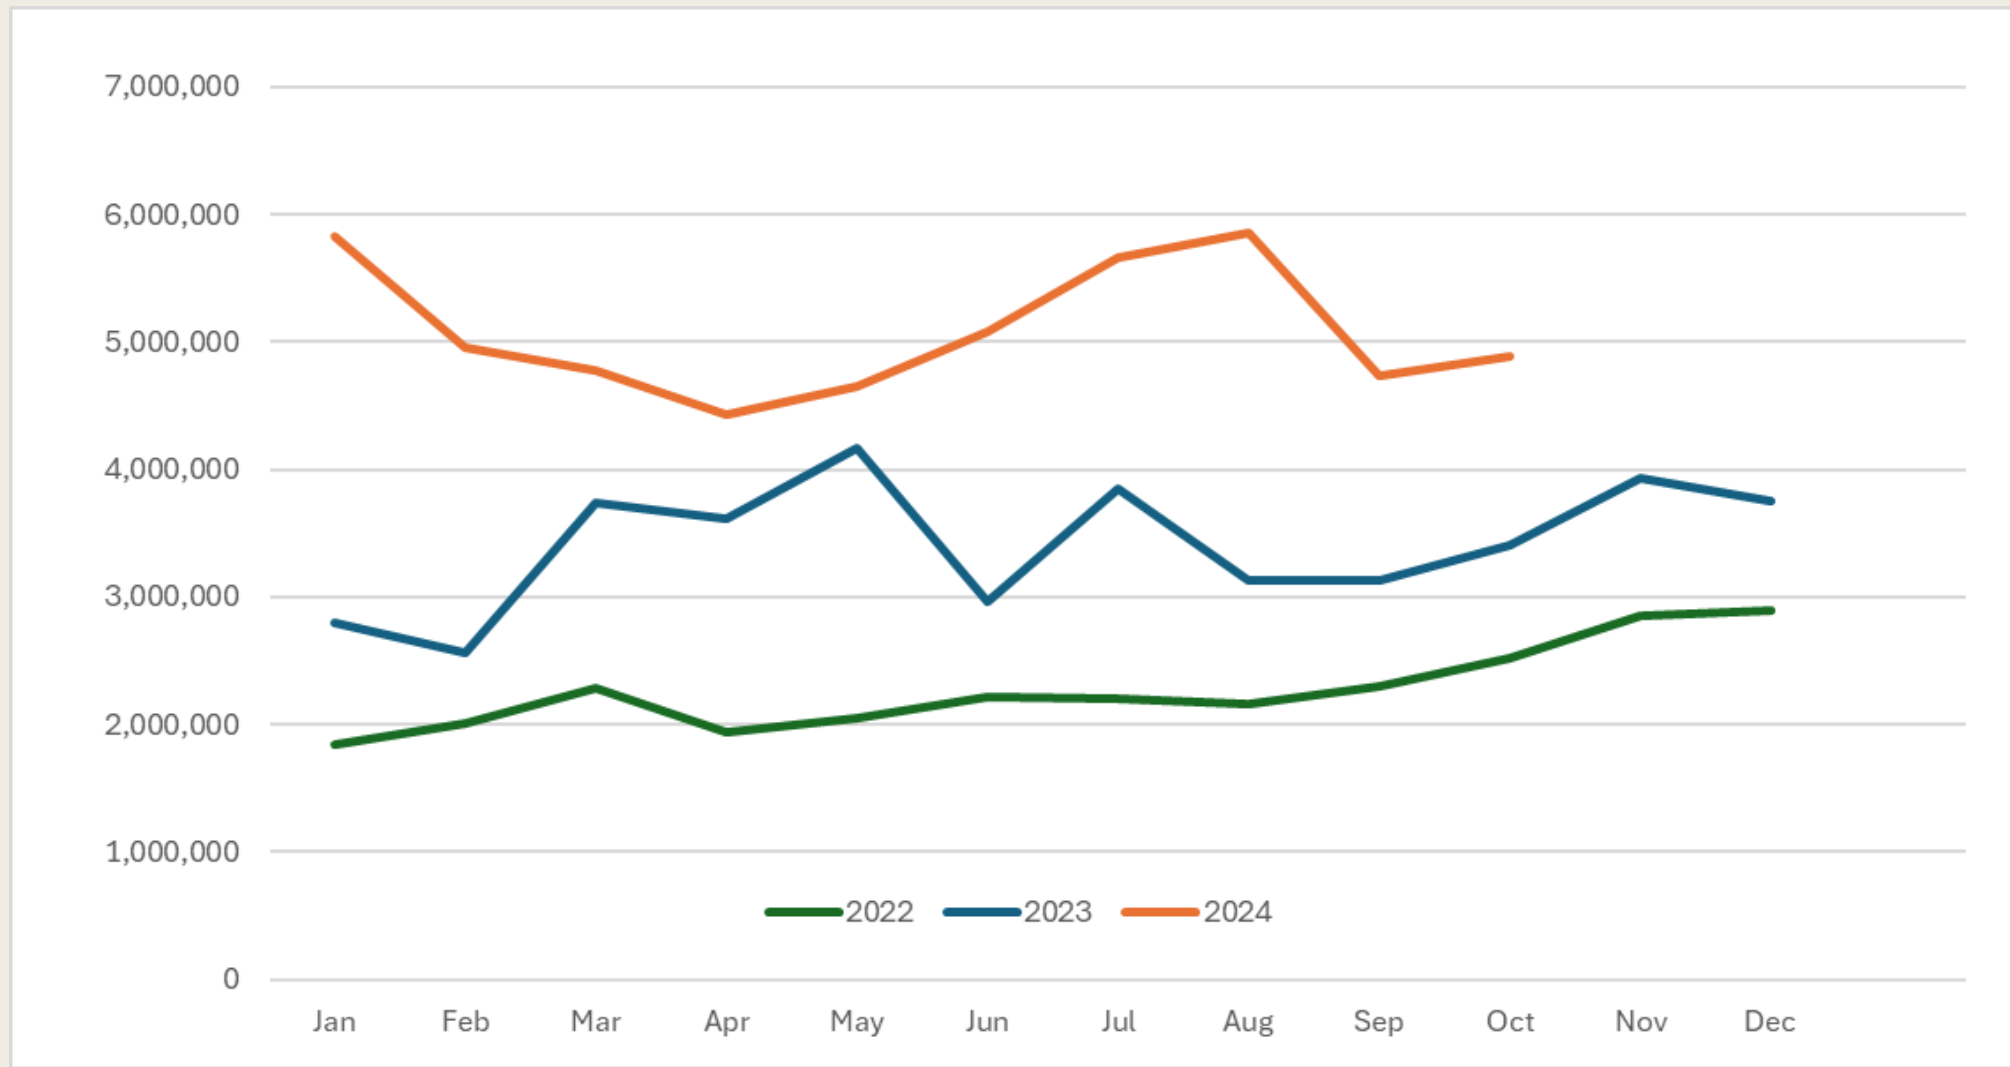

Streams on CTV